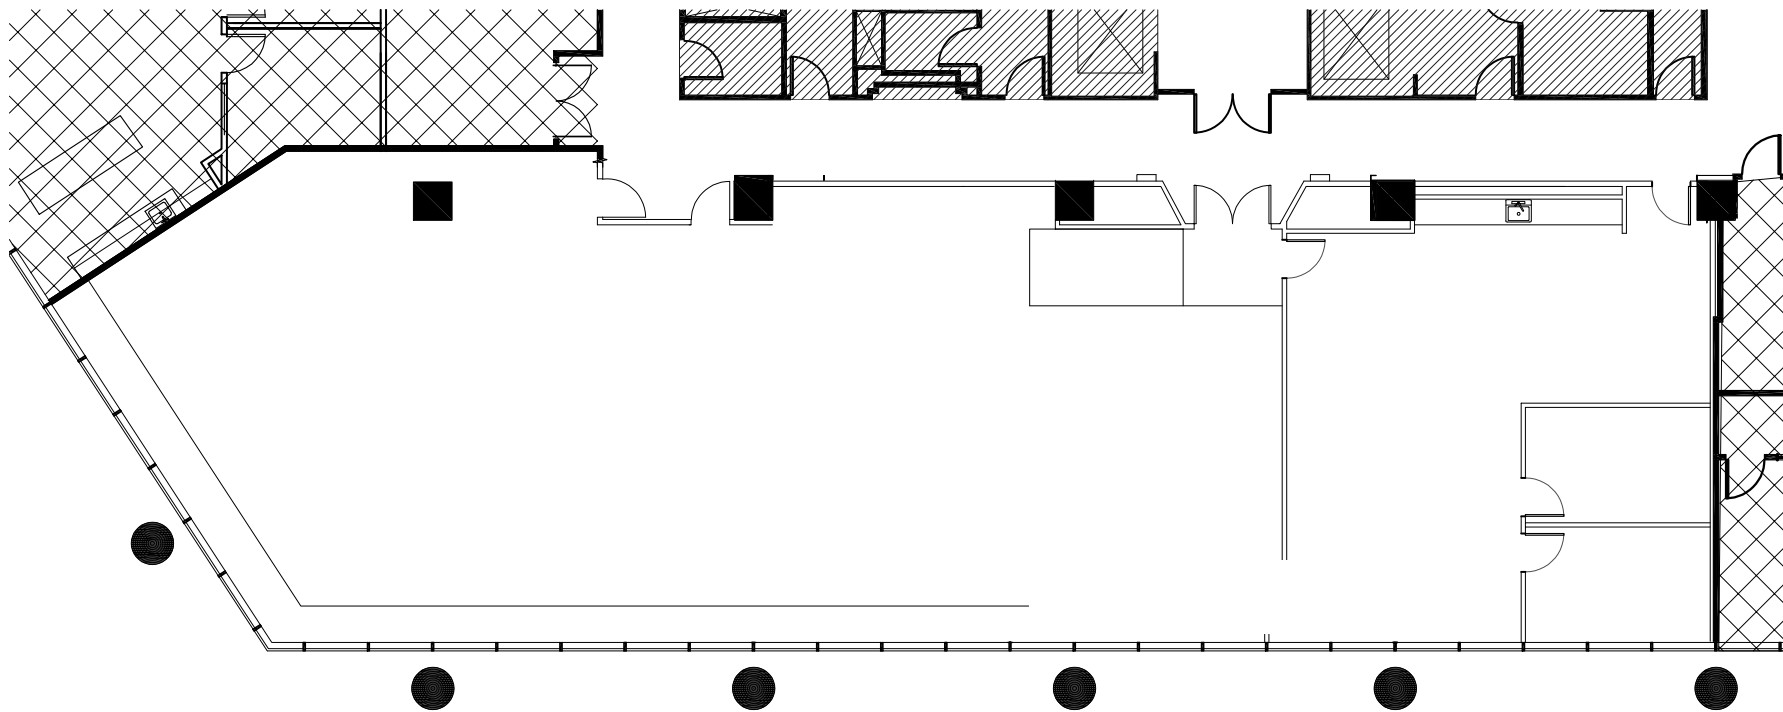

One MetroCenter at MetWest International

4010 Boy Scout Blvd

3RD FLOOR | SUITE 350 | 4,872 SF