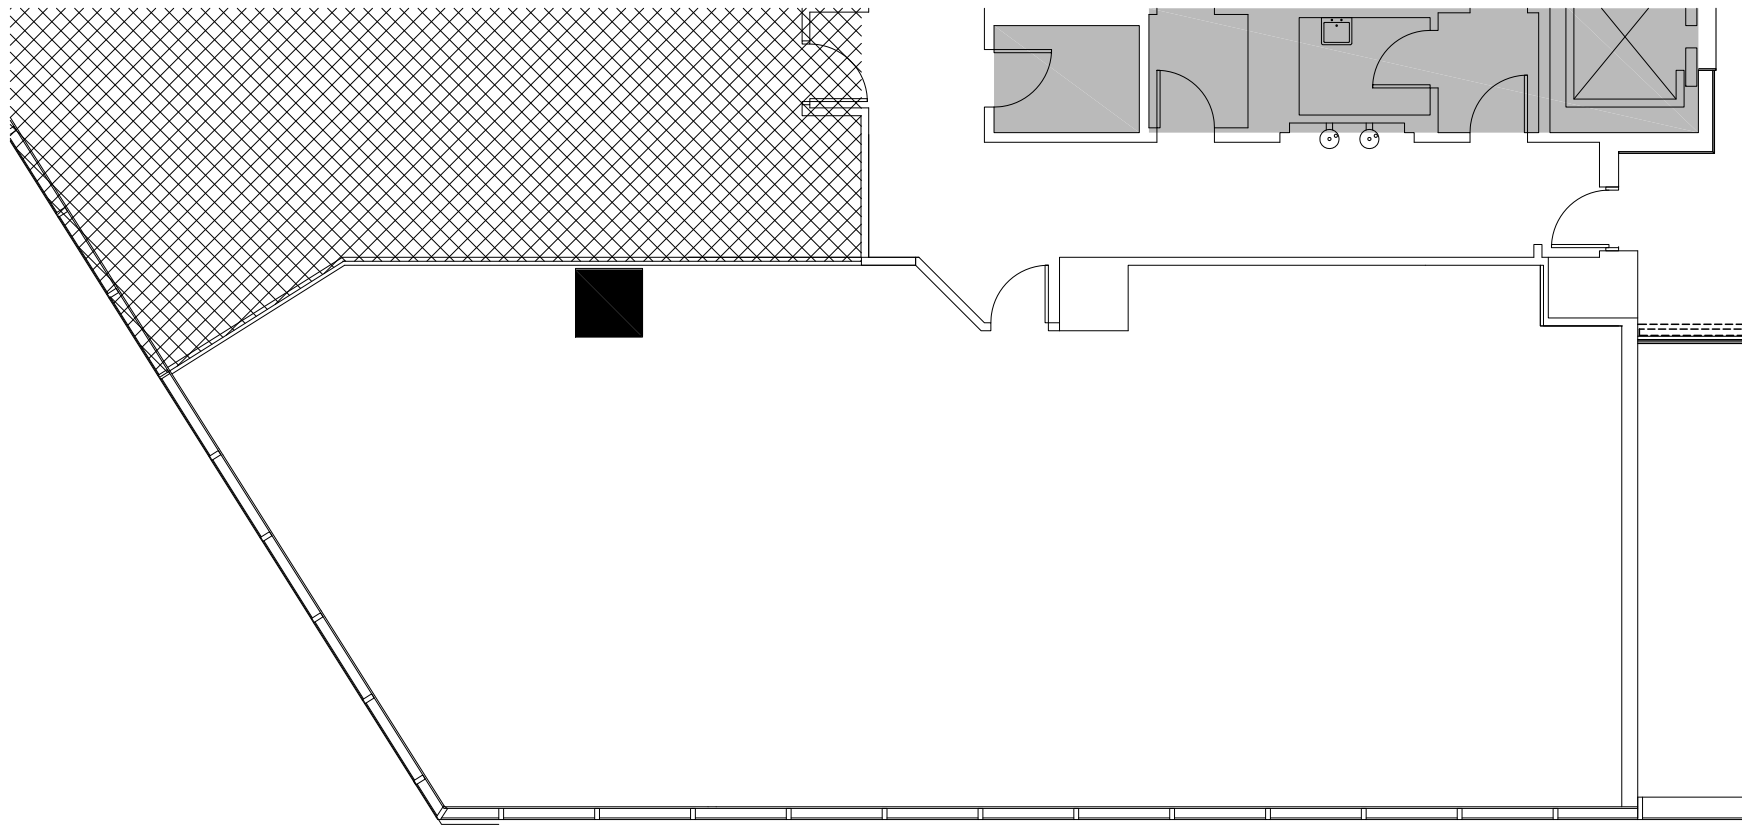

# One MetroCenter at MetWest International

4010 Boy Scout Blvd

**2ND FLOOR | SUITE 250 | 2,296 SF**