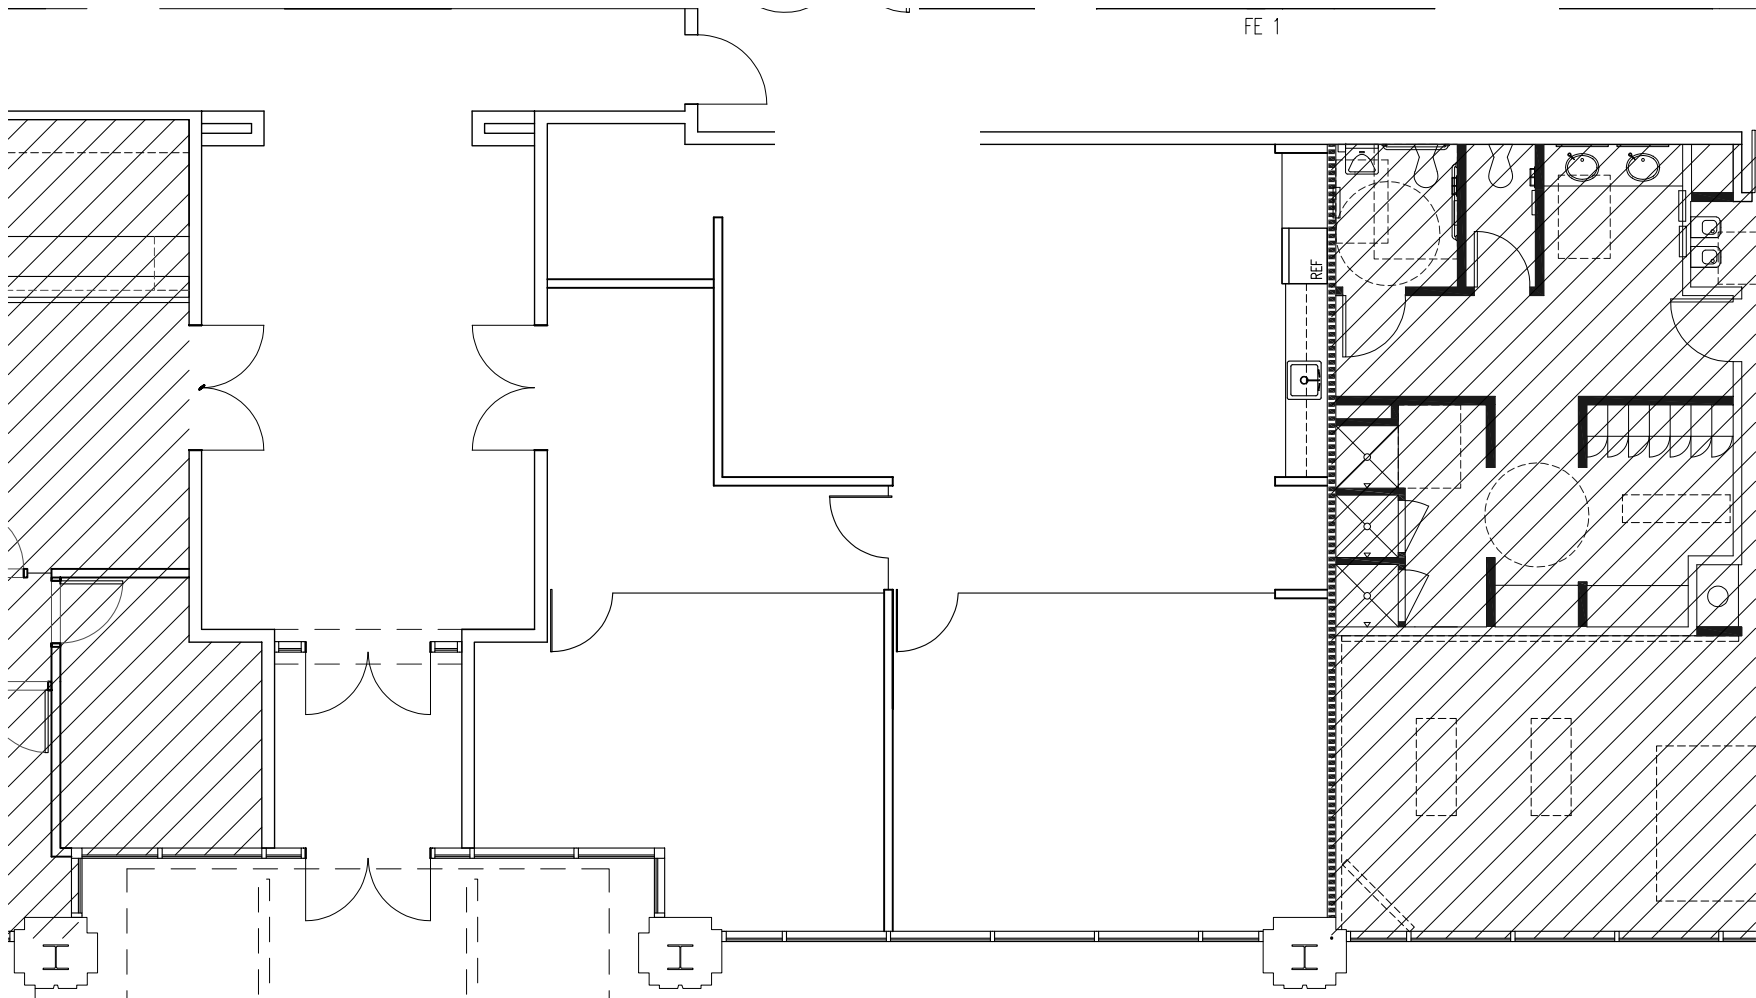

# MetWest One

at MetWest International

4030 Boy Scout Blvd

**1ST FLOOR | SUITE 135 | 1,727 SF**