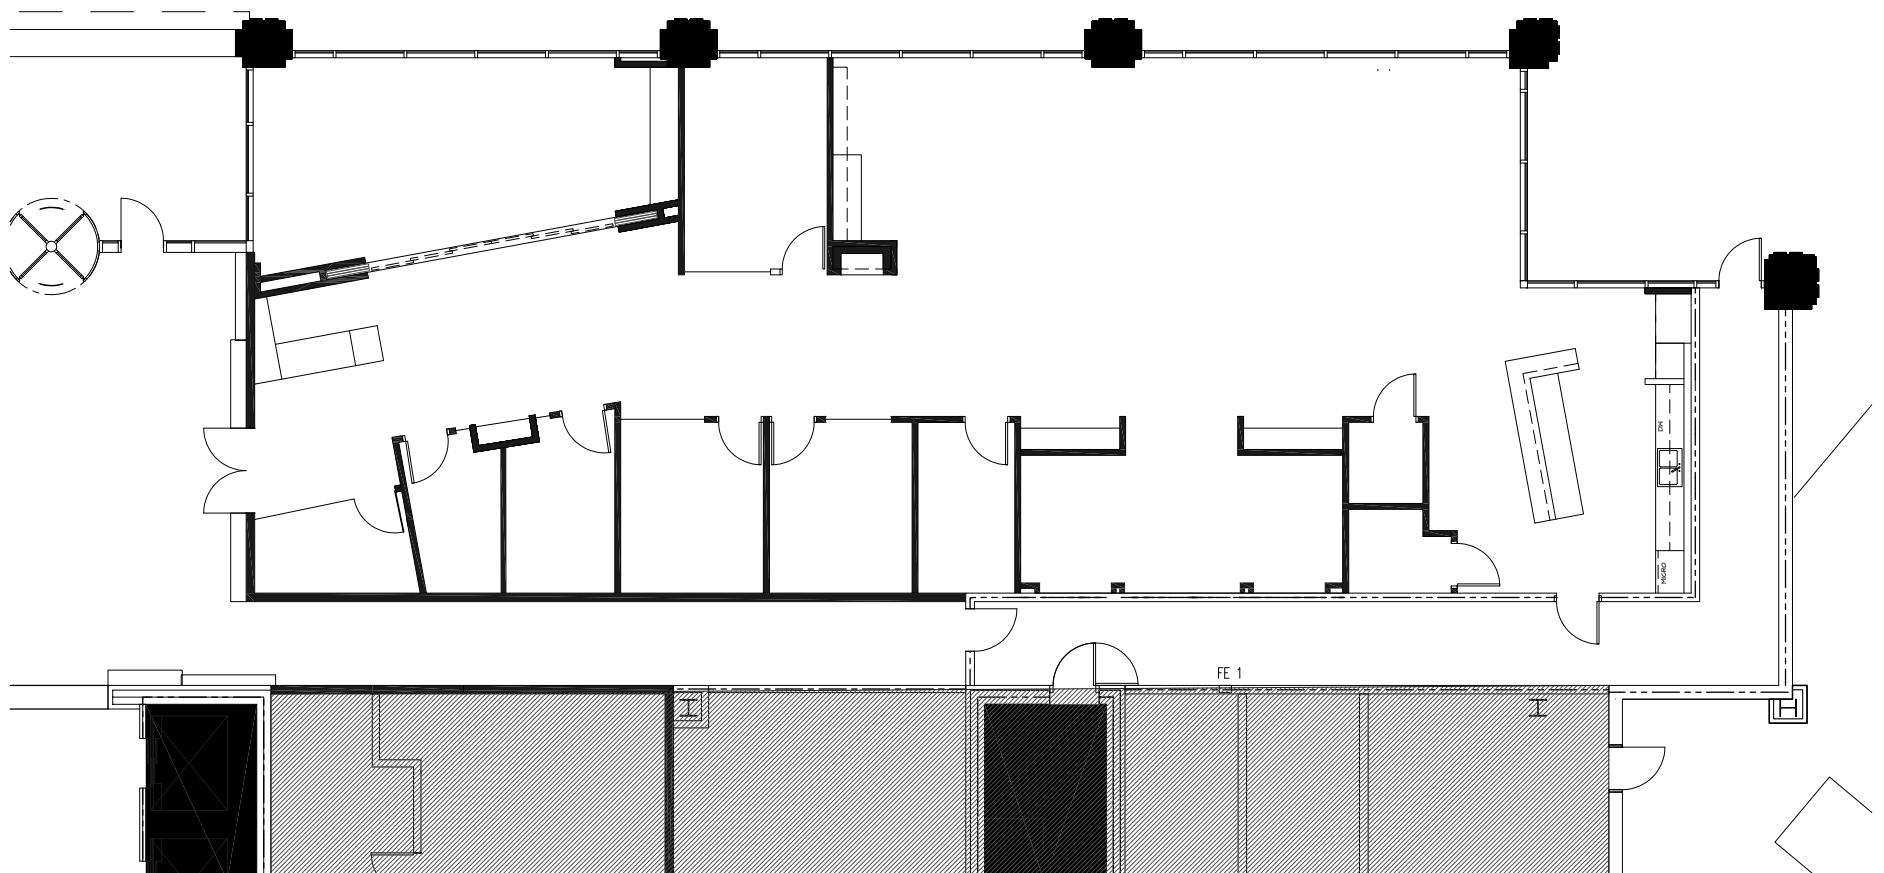

MetWest One

at MetWest International

4030 Boy Scout Blvd

1ST FLOOR | SUITE 100 | 4,345 SF