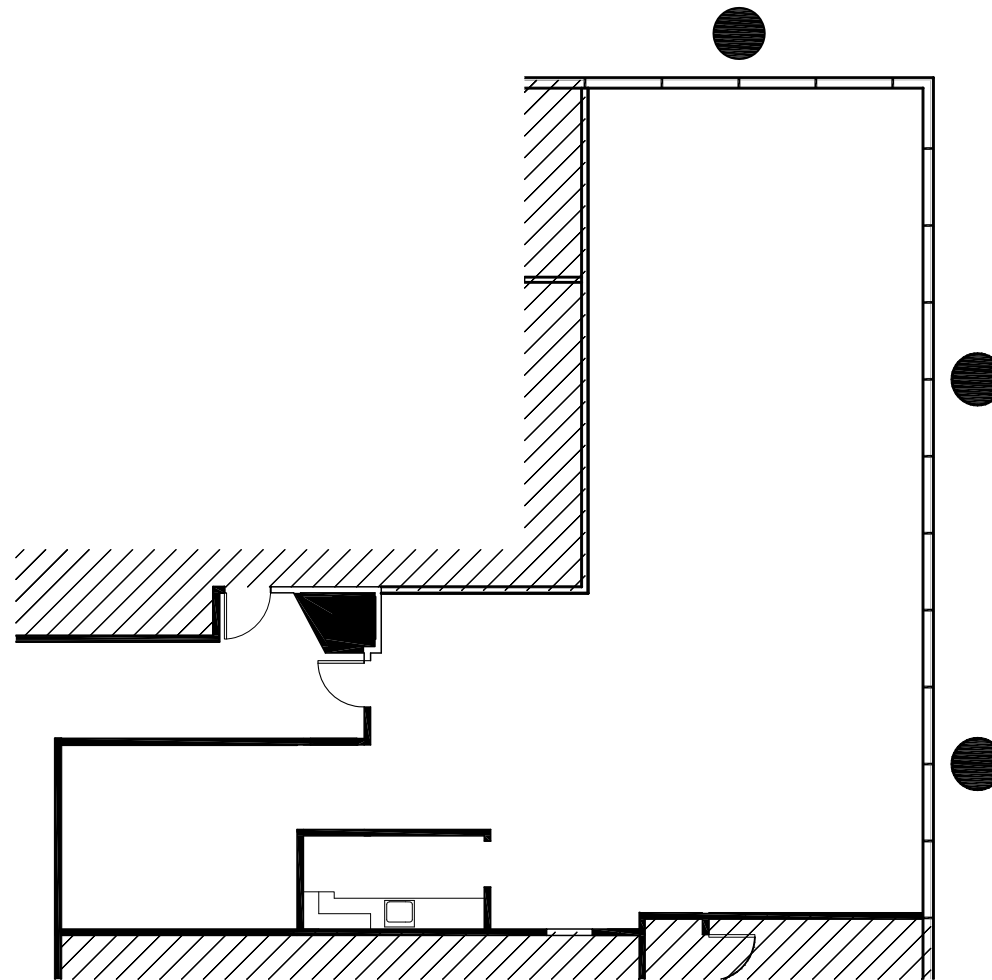

One MetroCenter at MetWest International

4010 Boy Scout Blvd

7TH FLOOR | SUITE 780 | 2,046 SF